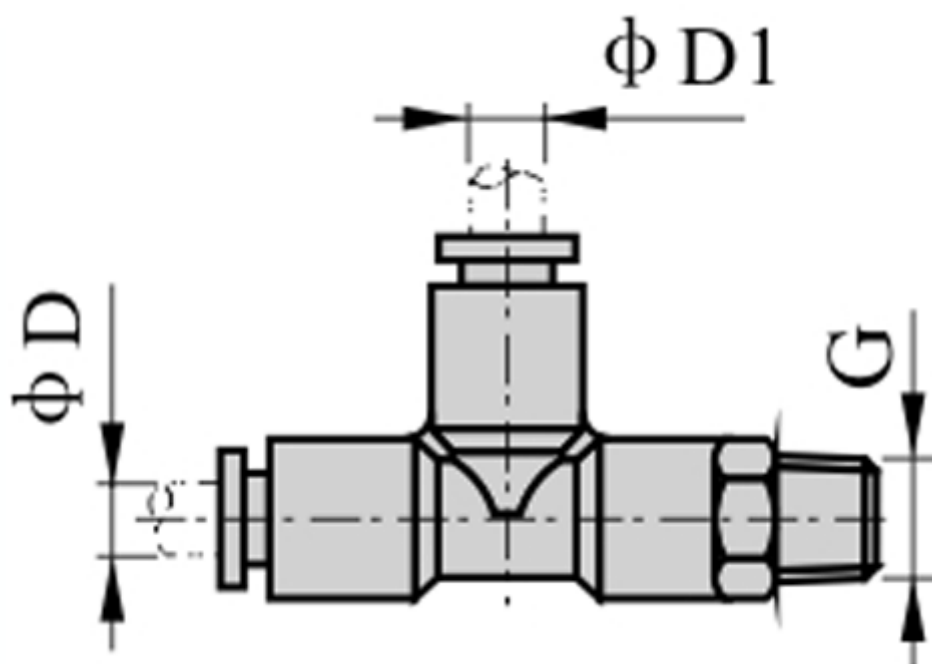

Data Sheet

Article number: 58EPD803

Description: Fitting EPD803 Tee connector
male thread 3/8", tube diameter 8

Measures

D = 8
Thread = 3/8"